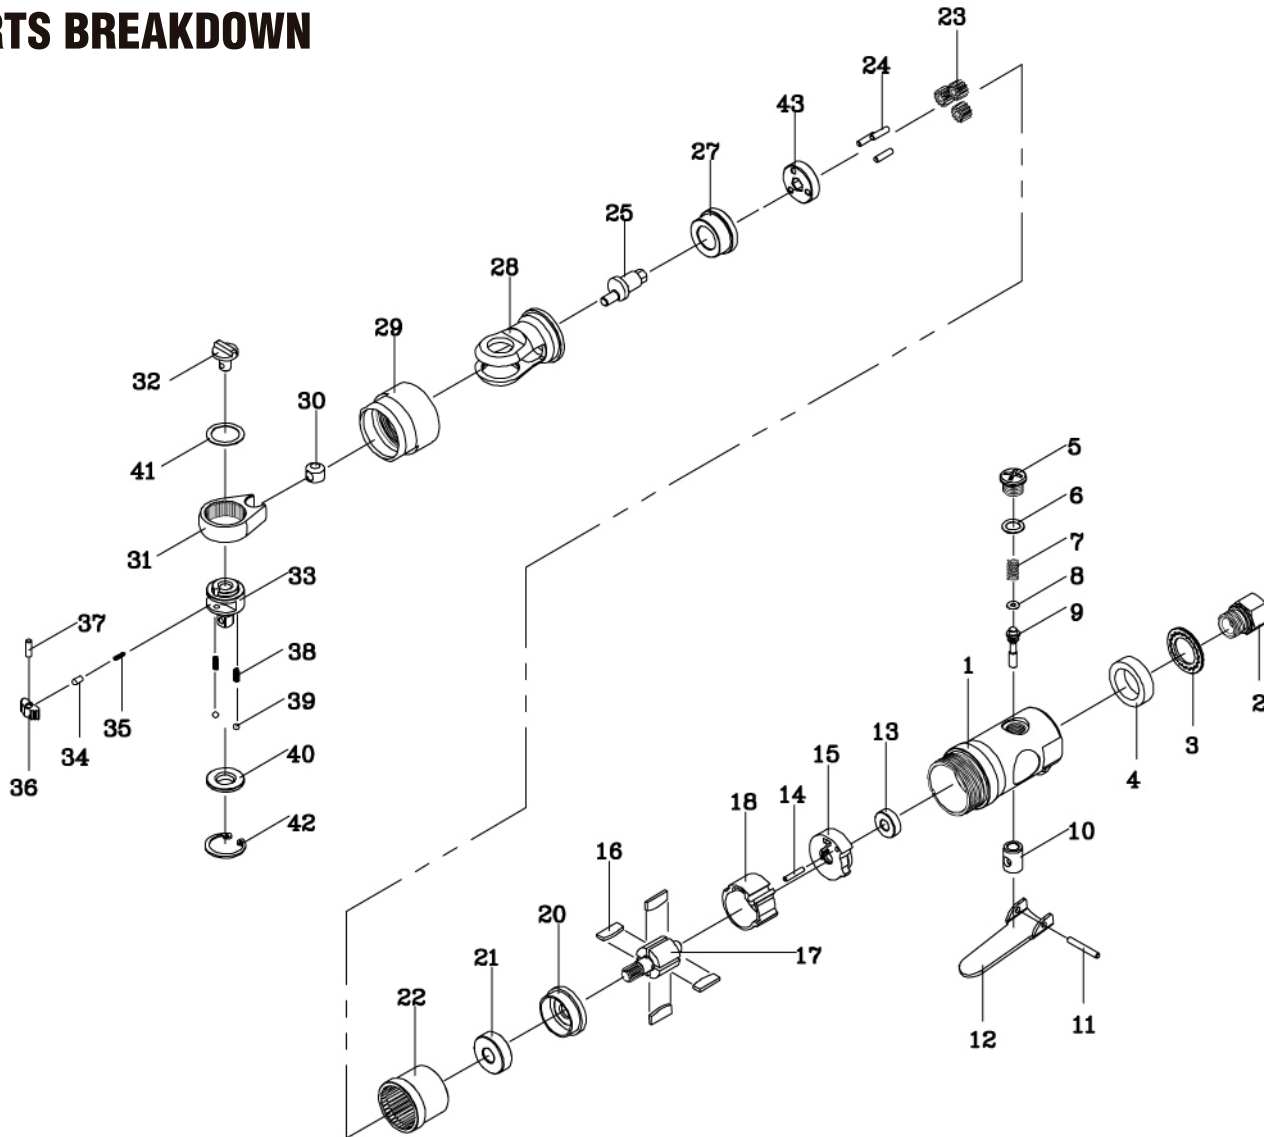

**Astro Pneumatic
Tool Company**

Model:

1119

Product Type:

**3/8" DRIVE MINI WOBBLE
AIR RATCHET**

PARTS BREAKDOWN

Parts List

Index No.	Part No.	Description	Qty	Index No.	Part No.	Description	Qty	Index No.	Part No.	Description	Qty
1	1119-01	Throttle Handle	1	15	1111-15	Rear End Plate	1	31	1111-31	Yoke	1
2	1119-02	Air Inlet Bushing	1	16	1111-16	Rotor Blade	4	32	1119-32	Reverse Button	1
3	1111-03	Exhaust Deflector	1	17	1111-17	Rotor	1	33	1119-33	Universal Ratchet Anvil	1
4	1111-04	Muffler Felt	1	18	1111-18	Cylinder	1	34	1111-34	Spring Cap	1
5	1111-05	Throttle Valve Plug	1	20	1111-20	Front End Plate	1	35	1111-35	Spring	1
6	1111-06	O-Ring	1	21	1111-21	Ball Bearing	1	36	1111-36	Pawl	1
7	1111-07	Spring	1	22	1111-22	Internal Gear	1	37	1111-37	Needle Roller	1
8	1111-08	O-Ring	1	23	1111-23	Idler Gear	3	38	1111-38	Friction Spring	2
9	1111-09	Valve Stem	1	24	1111-24	Needle Roller	3	39	1111-39	Steel Ball	2
10	1111-10	Throttle Valve	1	25	1111-25	Crank Shaft	1	40	1119-40	3/8" Thrust Washer	1
11	1111-11	Spring Pin	1	27	1111-27	Bushing	1	41	1111-41	Washer	1
12	1111-12	Throttle Lever	1	28	1111-28	Ratchet Housing	1	42	1111-42	Internal Retaining Ring	1
13	1111-13	Ball Bearing	1	29	1119-29	Clamp Nut	1	43	1111-43	Idler Gear Plate	1
14	1111-14	Spring Pin	1	30	1111-30	Drive Bushing	1				